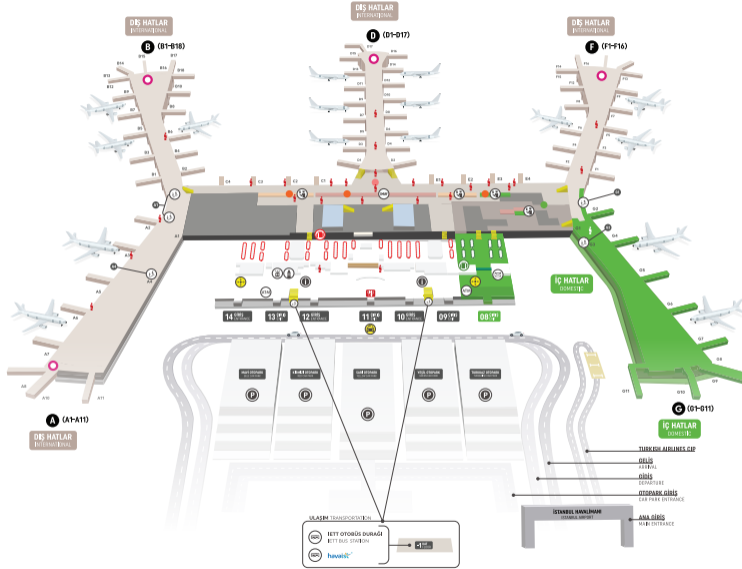

**TURKISH
AIRLINES**

BOARDING PASS | BİNİŞ KARTI

A STAR ALLIANCE MEMBER 

**TURKISH
AIRLINES**

**BOARDING PASS
BİNİŞ KARTI**

NAME / İSİM

FROM / NEREDEN

TO / NEREYE

**FLIGHT
UÇUŞ**

**CLASS
SINIF**

**DATE
TARİH**

**TIME
SAAT**

SEAT / KOLTUK

**PLEASE WATCH SCREENS FOR GATE NUMBER AND BOARDING TIME.
BİNİŞ SAATİ VE KAPI NUMARASI İÇİN LÜTFEN MONİTÖRLERE BAKINIZ.**

A STAR ALLIANCE MEMBER 

TURKISH AIRLINES

BOARDING PASS BİNİŞ KARTI

- TÜRK HAVA YOLLARI YÖNLENDİRME PERSONELİ (BANA SORUN)
TURKISH AIRLINES GUIDE STAFF (ASK ME)
- TÜRK HAVA YOLLARI DIŞ HAT BAGAJ HİZMETLERİ OFİSİ
TURKISH AIRLINES INTERNATIONAL BAGGAGE SERVICE OFFICE
- TÜRK HAVA YOLLARI İÇ HAT BAGAJ HİZMETLERİ OFİSİ
TURKISH AIRLINES DOMESTIC BAGGAGE SERVICE OFFICE
- KİSA BAĞLANTI NOKTASI
SHORT CONNECTION POINT
- DIŞ HAT BAGAJ BANTLARI
INTERNATIONAL RECLAIM BANDS
- İÇ HAT BAGAJ BANTLARI
DOMESTIC RECLAIM BANDS
- TÜRK HAVA YOLLARI HOTEL DESK
TURKISH AIRLINES HOTEL DESK
- TÜRK HAVA YOLLARI TOURİSTANBUL
TURKISH AIRLINES TOURİSTANBUL
- TÜRK HAVA YOLLARI HIZLI GEÇİŞ
TURKISH AIRLINES FAST TRACK
- TÜRK HAVA YOLLARI İÇ HAT TRANSFER DESK
TURKISH AIRLINES DOMESTIC TRANSFER DESK
- TÜRK HAVA YOLLARI DIŞ HAT TRANSFER DESK
TURKISH AIRLINES INTERNATIONAL TRANSFER DESK
- TRANSFER GEÇİŞ
TRANSFER PASS
- PASAPORT NOKTASI
PASSPORT POINT
- TRANSFER PASAPORT NOKTASI
TRANSFER PASSPORT POINT
- TRANSFER GÜVENLİK GEÇİŞ
TRANSFER SECURITY PASS
- DIŞ HATLAR GELEN YOLCU ÇIKIŞI
INTERNATIONAL ARRIVAL EXIT
- İÇ HATLAR GELEN YOLCU ÇIKIŞI
DOMESTIC ARRIVAL EXIT
- PASAPORT KONTROL NOKTASI
PASAPORT CONTROL POINT
- MERDİVENLER
STAIRS
- BULUŞMA NOKTASI
MEETING POINT
- INFORMATION
DANIŞMA
- OTOPARK
CAR PARK
- ATM
ATM
- TAKSİ
TAXI
- POSTANE
POST OFFICE
- OTOPARK ÇIKIŞI
CAR PARK EXIT
- KARŞILAMA ALANI
WELCOME AREA

İSTANBUL HAVALİMANI ISTANBUL AIRPORT GELEN YOLCU KATI ARRIVAL LEVEL