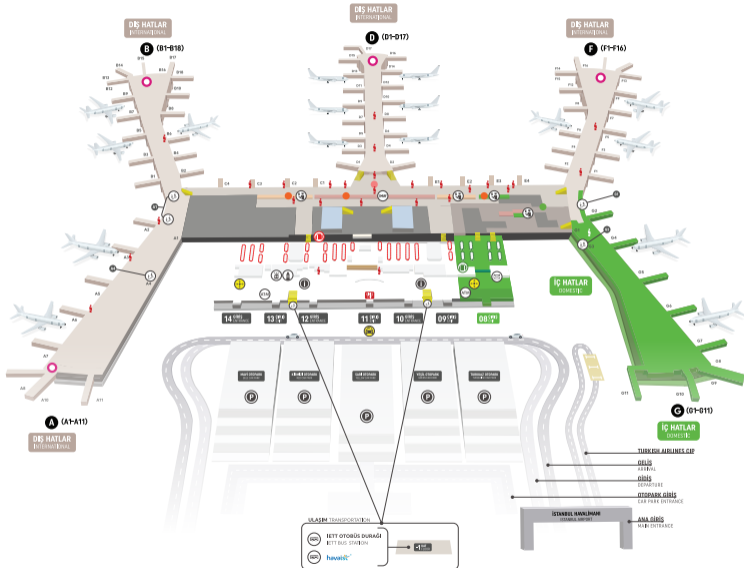

**TURKISH
AIRLINES**

BOARDING PASS | BİNİŞ KARTI

A STAR ALLIANCE MEMBER 

**TURKISH
AIRLINES**

**BOARDING PASS
BİNİŞ KARTI**

NAME / İSİM

FROM / NEREDEN

TO / NEREYE

FLIGHT
UÇUŞ

CLASS
SINIF

DATE
TARİH

TIME
SAAT

SEAT / KOLTUK

**PLEASE WATCH SCREENS FOR GATE NUMBER AND BOARDING TIME.
BİNİŞ SAATİ VE KAPI NUMARASI İÇİN LÜTFEN MONİTÖRLERE BAKINIZ.**

A STAR ALLIANCE MEMBER 

TURKISH AIRLINES

BOARDING PASS BİNİŞ KARTI

- TÜRK HAVA YOLLARI YÖNLENDİRME PERSONELİ (BANA SORUN)
TURKISH AIRLINES GUIDE STAFF (ASK ME)
- TÜRK HAVA YOLLARI DIŞ HAT BAGAJ HİZMETLERİ OFİSİ
TURKISH AIRLINES INTERNATIONAL BAGGAGE SERVICE OFFICE
- TÜRK HAVA YOLLARI İÇ HAT BAGAJ HİZMETLERİ OFİSİ
TURKISH AIRLINES DOMESTIC BAGGAGE SERVICE OFFICE
- KISA BAĞLANTI NOKTASI
SHORT CONNECTION POINT
- DIŞ HAT BAGAJ BANTLARI
INTERNATIONAL RECLAIM BANDS
- İÇ HAT BAGAJ BANTLARI
DOMESTIC RECLAIM BANDS
- TÜRK HAVA YOLLARI HOTEL DESK
TURKISH AIRLINES HOTEL DESK
- TÜRK HAVA YOLLARI TOURİSTANBUL
TURKISH AIRLINES TOURİSTANBUL
- TÜRK HAVA YOLLARI HIZLI GEÇİŞ
TURKISH AIRLINES FAST TRACK
- TÜRK HAVA YOLLARI İÇ HAT TRANSFER DESK
TURKISH AIRLINES DOMESTIC TRANSFER DESK
- TÜRK HAVA YOLLARI DIŞ HAT TRANSFER DESK
TURKISH AIRLINES INTERNATIONAL TRANSFER DESK
- TRANSFER GEÇİŞ
TRANSFER PASS
- PASAPORT NOKTASI
PASSPORT POINT
- TRANSFER PASAPORT NOKTASI
TRANSFER PASSPORT POINT
- TRANSFER GÜVENLİK GEÇİŞ
TRANSFER SECURITY PASS
- DIŞ HATLAR GELEN YOLCU ÇIKIŞI
INTERNATIONAL ARRIVAL EXIT
- İÇ HATLAR GELEN YOLCU ÇIKIŞI
DOMESTIC ARRIVAL EXIT
- PASAPORT KONTROL NOKTASI
PASSAPORT CONTROL POINT
- MERDİVENLER
STAIRS
- BULUŞMA NOKTASI
MEETING POINT
- INFORMATION
DANIŞMA
- OTOPARK
CAR PARK
- ATM
ATM
- TAKSİ
TAXI
- POSTANE
POST OFFICE
- OTOPARK ÇIKIŞI
CAR PARK EXIT
- KARŞILAMA ALANI
WELCOME AREA

İSTANBUL HAVALİMANI ISTANBUL AIRPORT GELEN YOLCU KATI ARRIVAL LEVEL